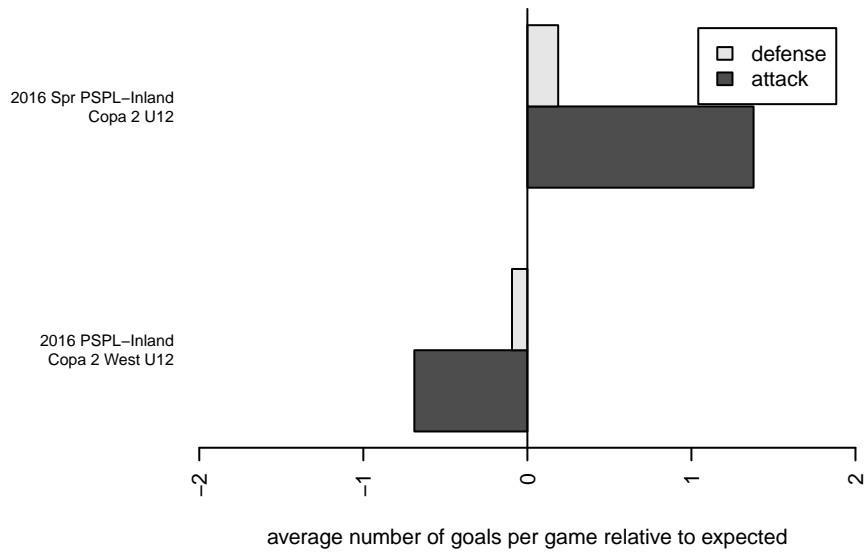

CBYSA Laugen G05

Columbia Basin Youth Soccer Assoc.
 , WA
 G05 total strength=458
 attack=0.44 defense=0.21
 fall league = PSPL–Inland Copa 2 West U12
 spr league = Spr PSPL–Inland Copa 2 U12

alt names used:
 CBYSA G05 Laugen
 CBYSA G05 Laugen

Venues played:
 2016 PSPL–Inland Copa 2 West U12
 2016 Spr PSPL–Inland Copa 2 U12

CBYSA Laugen G05
 Dots are actual minus expected GF (blue circles) and GA (red triangles).
 Blue line is smoothed change in attack strength. Red is smoothed change in defense strength.

**attack and defense variance (black dot)
relative to other teams
and top 10 in region**

**attack and defense rating
relative to others at age
and all opponents in last 13 months**

Performance relative to 13 month average