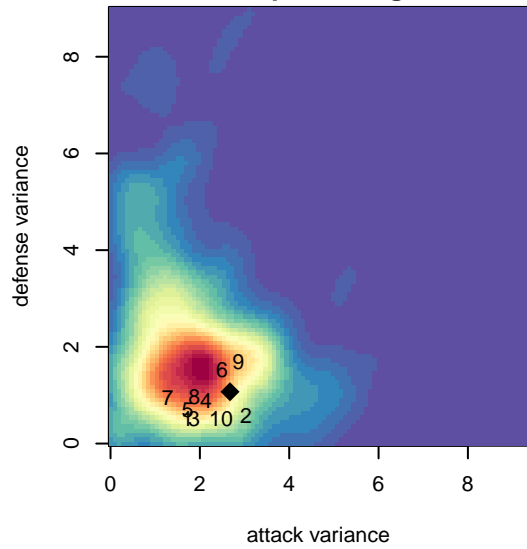

CBYSA Laugen G05

Columbia Basin Youth Soccer Assoc.
 , WA
 G05 total strength=458
 attack=0.44 defense=0.21
 fall league = PSPL–Inland Copa 2 West U12
 spr league = Spr PSPL–Inland Copa 2 U12

alt names used:
 CBYSA G05 Laugen
 CBYSA G05 Laugen

Venues played:
 2016 PSPL–Inland Copa 2 West U12
 2016 Spr PSPL–Inland Copa 2 U12

CBYSA Laugen G05
 Dots are actual minus expected GF (blue circles) and GA (red triangles).
 Blue line is smoothed change in attack strength. Red is smoothed change in defense strength.

**attack and defense variance (black dot)
relative to other teams
and top 10 in region**

**attack and defense rating
relative to others at age
and all opponents in last 13 months**

Performance relative to 13 month average