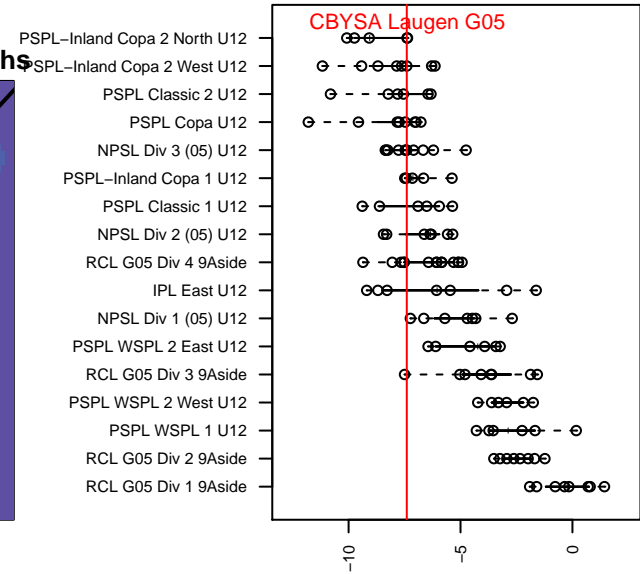

CBYSA Laugen G05

Columbia Basin Youth Soccer Assoc.
 , WA
 G05 total strength=458
 attack=0.44 defense=0.21
 fall league = PSPL–Inland Copa 2 West U12
 spr league = Spr PSPL–Inland Copa 2 U12

alt names used:
 CBYSA G05 Laugen
 CBYSA G05 Laugen

Venues played:
 2016 PSPL–Inland Copa 2 West U12
 2016 Spr PSPL–Inland Copa 2 U12

CBYSA Laugen G05
 Dots are actual minus expected GF (blue circles) and GA (red triangles).
 Blue line is smoothed change in attack strength. Red is smoothed change in defense strength.

**attack and defense variance (black dot)
relative to other teams
and top 10 in region**

**attack and defense rating
relative to others at age
and all opponents in last 13 months**

Performance relative to 13 month average