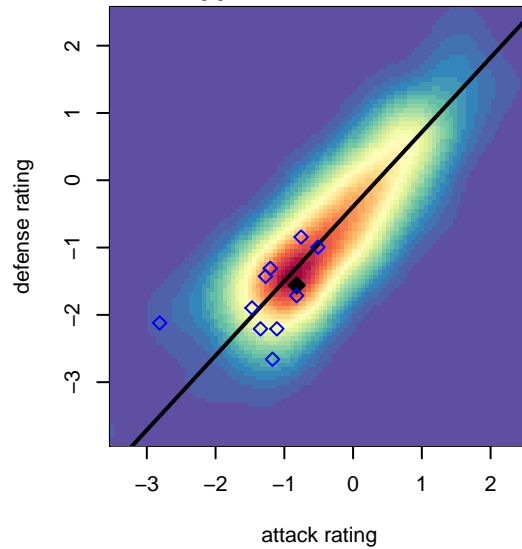

CBYSA Laugen G05

Columbia Basin Youth Soccer Assoc.
 , WA
 G05 total strength=458
 attack=0.44 defense=0.21
 fall league = PSPL–Inland Copa 2 West U12
 spr league = Spr PSPL–Inland Copa 2 U12

alt names used:
 CBYSA G05 Laugen
 CBYSA G05 Laugen

Venues played:
 2016 PSPL–Inland Copa 2 West U12
 2016 Spr PSPL–Inland Copa 2 U12

CBYSA Laugen G05
 Dots are actual minus expected GF (blue circles) and GA (red triangles).
 Blue line is smoothed change in attack strength. Red is smoothed change in defense strength.

**attack and defense variance (black dot)
relative to other teams
and top 10 in region**

**attack and defense rating
relative to others at age
and all opponents in last 13 months**

Performance relative to 13 month average