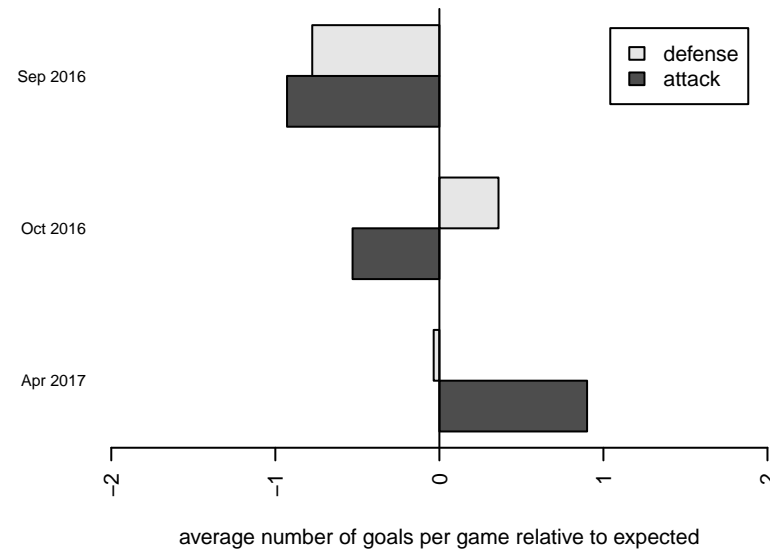

Performance relative to 13 month average