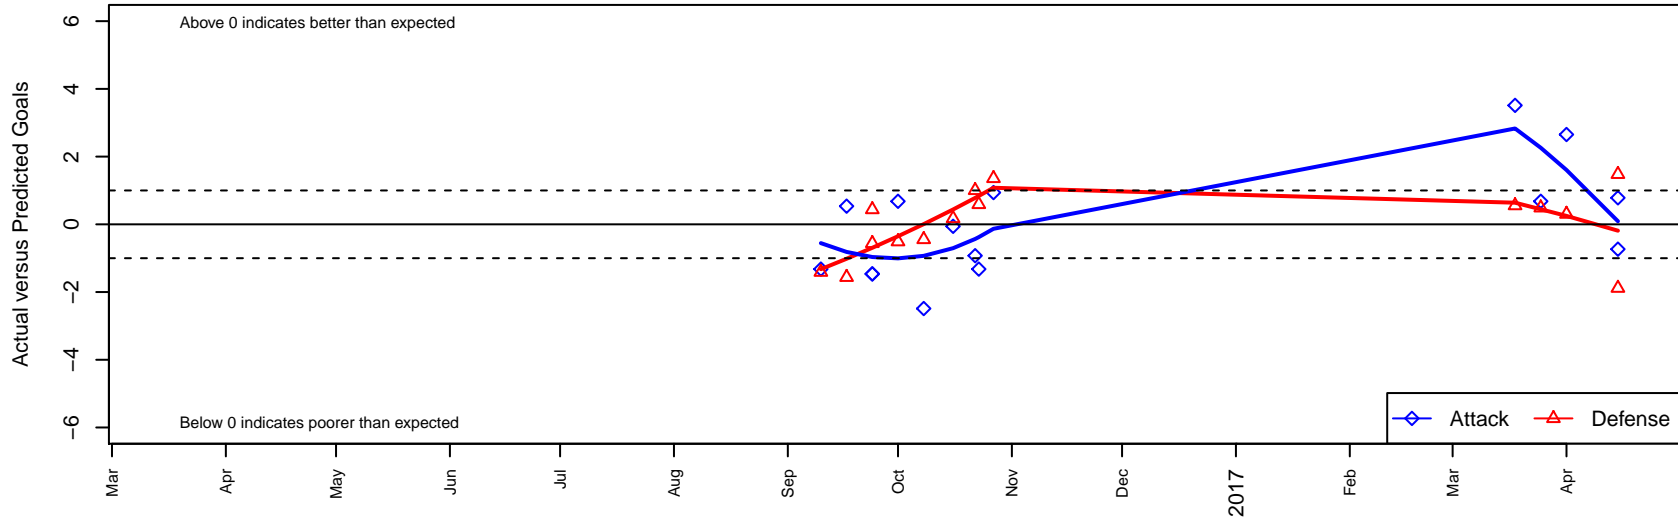

CBYSA Laugen G05

Columbia Basin Youth Soccer Assoc.
 , WA
 G05 total strength=458
 attack=0.44 defense=0.21
 fall league = PSPL–Inland Copa 2 West U12
 spr league = Spr PSPL–Inland Copa 2 U12

alt names used:
 CBYSA G05 Laugen
 CBYSA G05 Laugen

Venues played:
 2016 PSPL–Inland Copa 2 West U12
 2016 Spr PSPL–Inland Copa 2 U12

CBYSA Laugen G05
 Dots are actual minus expected GF (blue circles) and GA (red triangles).
 Blue line is smoothed change in attack strength. Red is smoothed change in defense strength.

**attack and defense variance (black dot)
relative to other teams
and top 10 in region**

**attack and defense rating
relative to others at age
and all opponents in last 13 months**

Performance relative to 13 month average